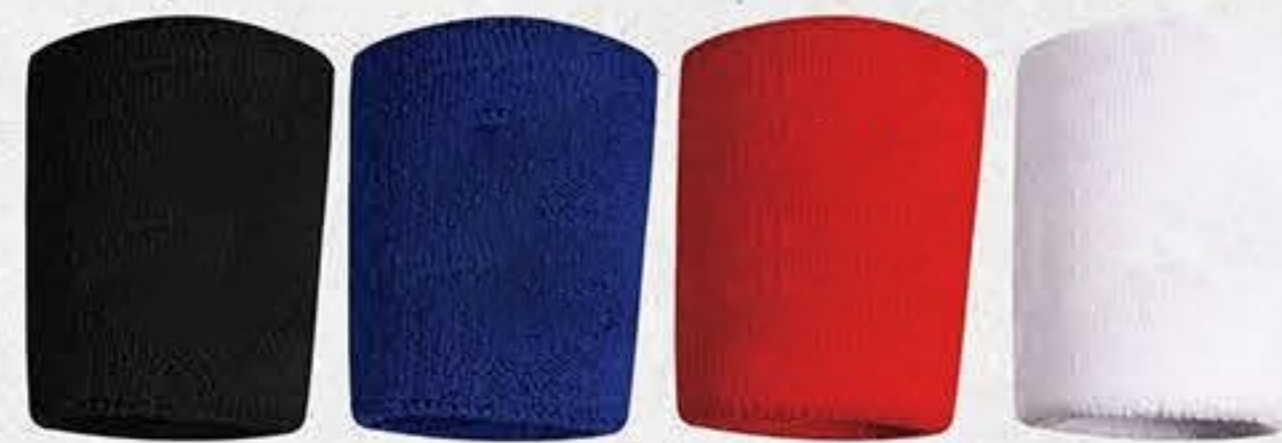

400 Royal Blue

000 Black

600 Red

100 White

9886212

WRIST BAND FABRIC: 70% COTTON 10% POLYESTER 20% SPANDEX
 SIZE: FREE SIZE

000 Black

400 Royal Blue